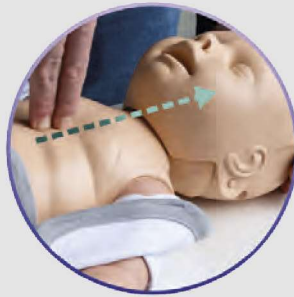

ELECTRONIC CPR PRODUCTS

PRACTI-MAN

CPR TRAINING SOLUTIONS

by Vicedo Marti

PRACTI-BABY PLUS: + LIKELIKE INFANT MANIKIN

REALISTIC HEAD TILT

PERFORM REALISTIC BREATHING

- CHOKING PRACTICE
- GUEDEL AIRWAY
- AED TRAINING

- WIRELESS MONITOR
- ELECTRONIC FEEDBACK
- BLIND MODE
- TEST REPORT AFTER TRAINING

PRACTI-BABY PLUS
ELECTRONIC CPR TRAINING